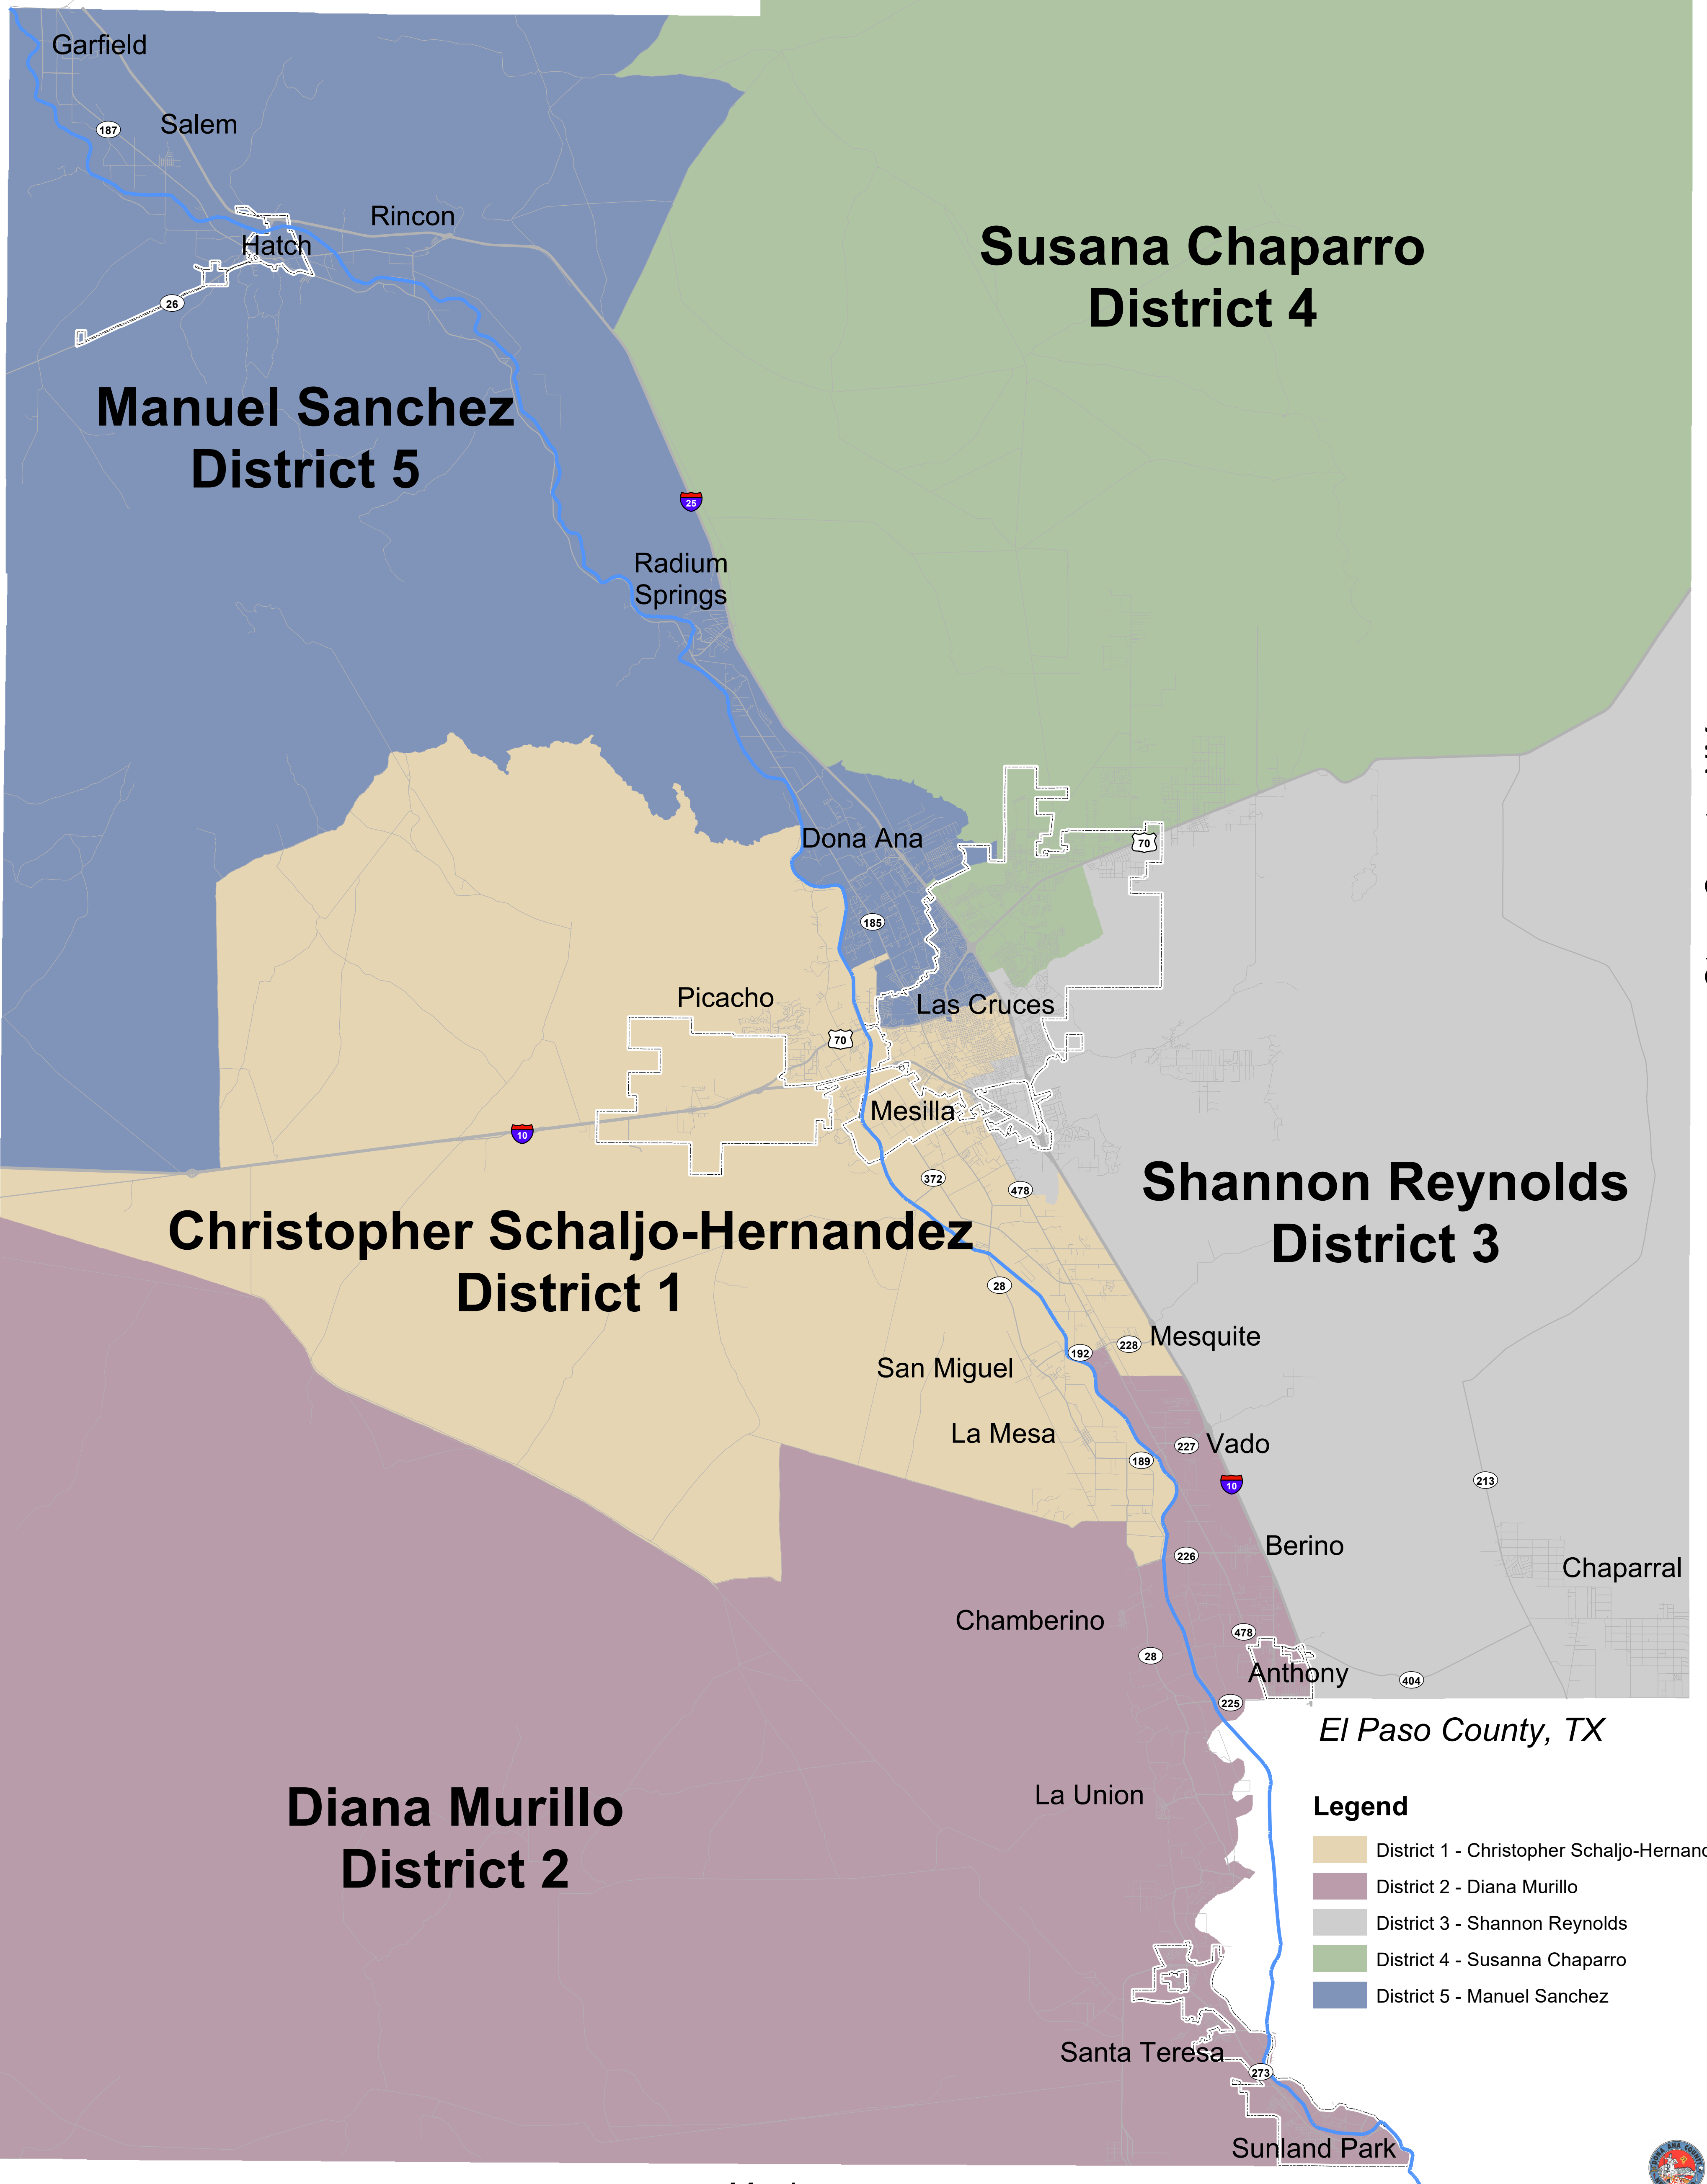

COUNTY COMMISSION DISTRICTS

Doña Ana County, NM

- Legend**
- District 1 - Christopher Schaljo-Hernandez
 - District 2 - Diana Murillo
 - District 3 - Shannon Reynolds
 - District 4 - Susanna Chaparro
 - District 5 - Manuel Sanchez